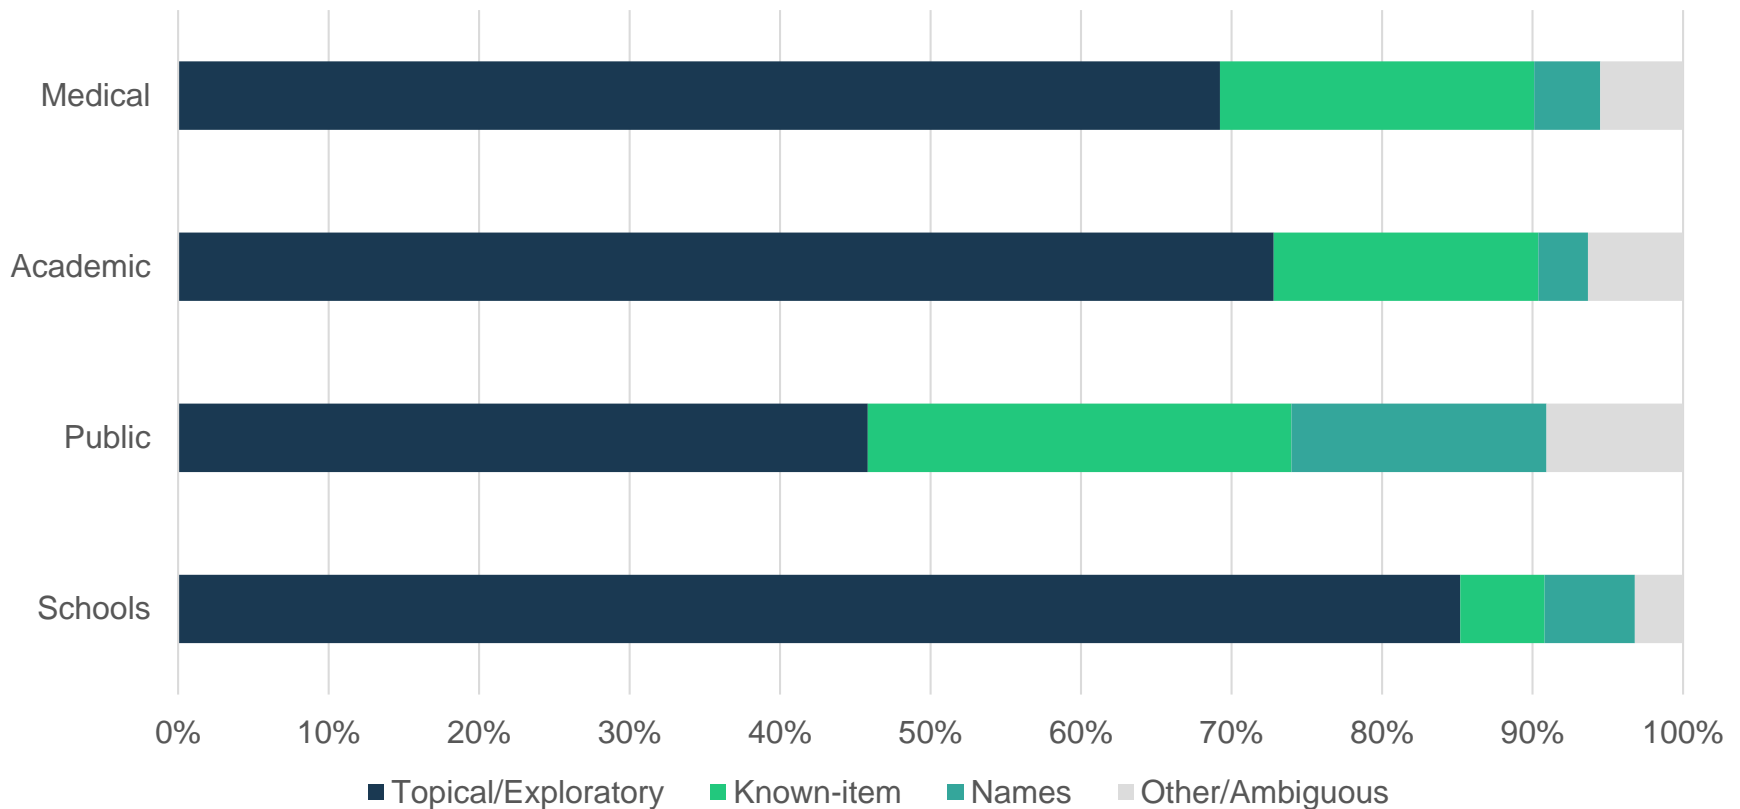

EBSCO User Research: Leadership

Kate Lawrence, VP of User Research: *"I am an Explorer."*

Kate has been a UX practitioner for 25+ years. User Research is by far her favorite role. Her journey has taken her from health care to online travel; now she is embracing her inner librarian at EBSCO, since 2011.

Deirdre Costello, Sr. User Researcher:
"I'm an Informavore!"

User Research in context: Heatmaps

(热点图)

NRC: Search Results

- Users most commonly moved their mouse to the search box and the top few results on the search results page.
- Almost 1/3 of users clicked on either the record or PDF Full Text link contained in the first result, and a small subset of those added it to their folder.
- Slightly fewer clicked on the second result, and attention wanes from there although it is worth noting that the first page of results did receive mouse activity almost all the way down the page.

主题检索支配着读者的检索行为

Topical search dominance applies to all communities / searches

Based on one-week sample of **randomly selected** EDS search queries by market (Sept-2014)

Design

User experience

更多整合/购并?

另一套自动化系统?