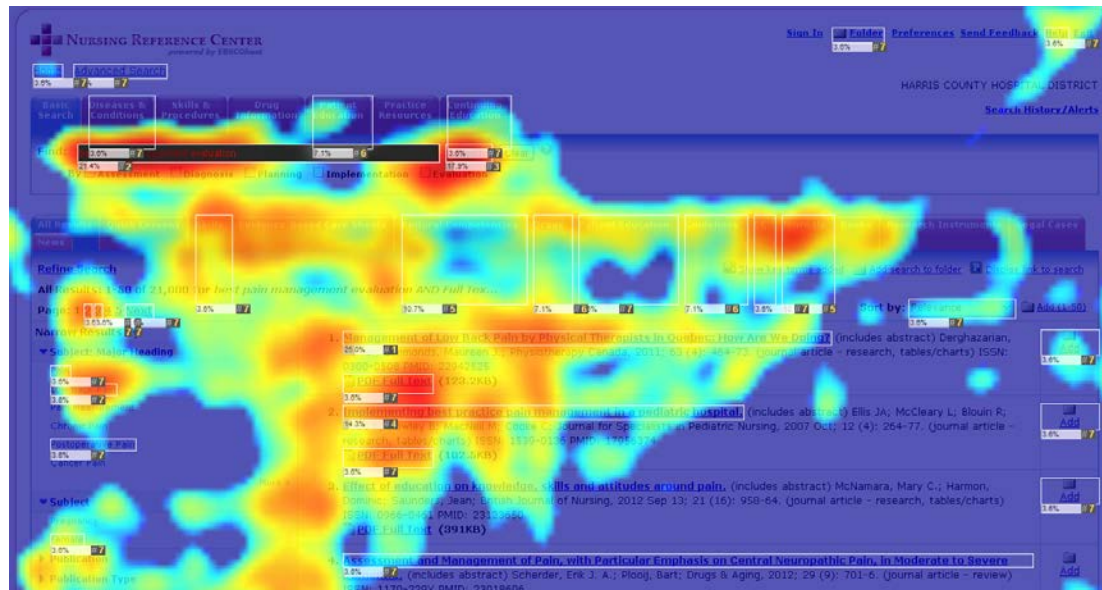

Deirdre Costello, Sr. User Researcher:
"I'm an Informavore!"

User Research in context: Heatmaps

(热点图)

NRC: Search Results

- Users most commonly moved their mouse to the search box and the top few results on the search results page.
- Almost 1/3 of users clicked on either the record or PDF Full Text link contained in the first result, and a small subset of those added it to their folder.
- Slightly fewer clicked on the second result, and attention wanes from there although it is worth noting that the first page of results did receive mouse activity almost all the way down the page.